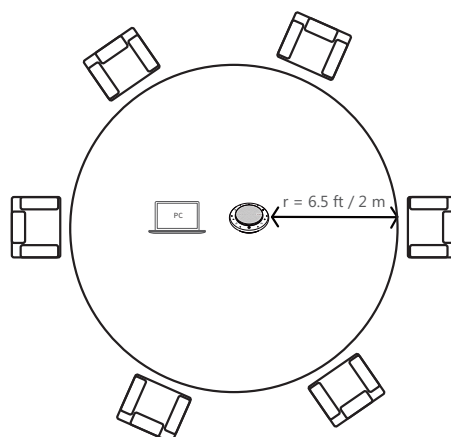

Compliance